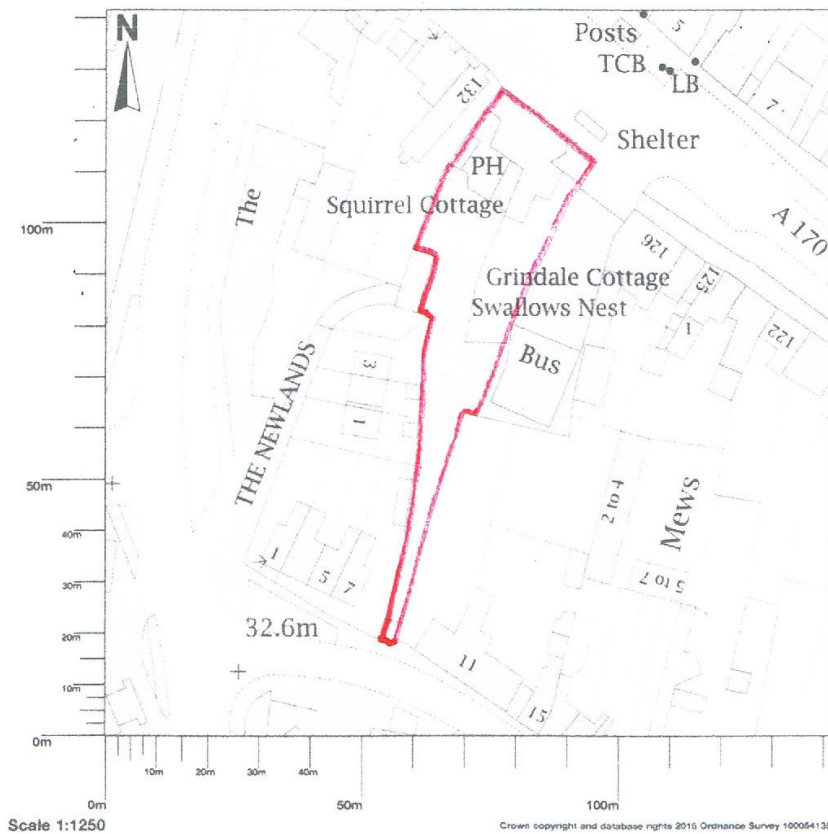

Royal Oak Hotel, Eastgate, Pickering, YO18 7DW

THIS COPY HAD BEEN MADE BY OR WITH THE AUTHORITY OF RYEDALE DISTRICT COUNCIL PURSUANT TO SECTION 47 OF THE COPYRIGHT DESIGNS AND PATENTS ACT 1988. UNLESS THAT ACT PROVIDES A RELEVANT EXCEPTION TO COPYRIGHT, THE COPY MUST NOT BE COPIED WITHOUT THE PRIOR PERMISSION OF THE COPYRIGHT OWNER.

Map shows area bounded by: 479877.28,483660.28,480018.72,483801.72 (at a scale of 1:1250) The representation of a road, track or path is no evidence of a right of way. The representation of features as lines is no evidence of a property boundary.

Produced on 23 June 2017 from the Ordnance Survey National Geographic Database and incorporating surveyed revision available at this date. Reproduction in whole or part is prohibited without the prior permission of Ordnance Survey. © Crown copyright 2017. Supplied by UKPlanningMaps.com a licensed Ordnance Survey partner (100054135). Unique plan reference: p2b/171123/234924